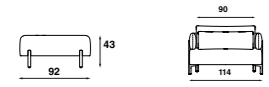

FORTE COLLECTION

Discover the Forte lounge sofa programme.

In addition to various sofa configurations, the program offers customization options to fully personalize your Forte. All options can be found on page sixteen.

Footstool and loveseat

Forte 200
92 x 92 cm

Forte 300
114 x 92 cm