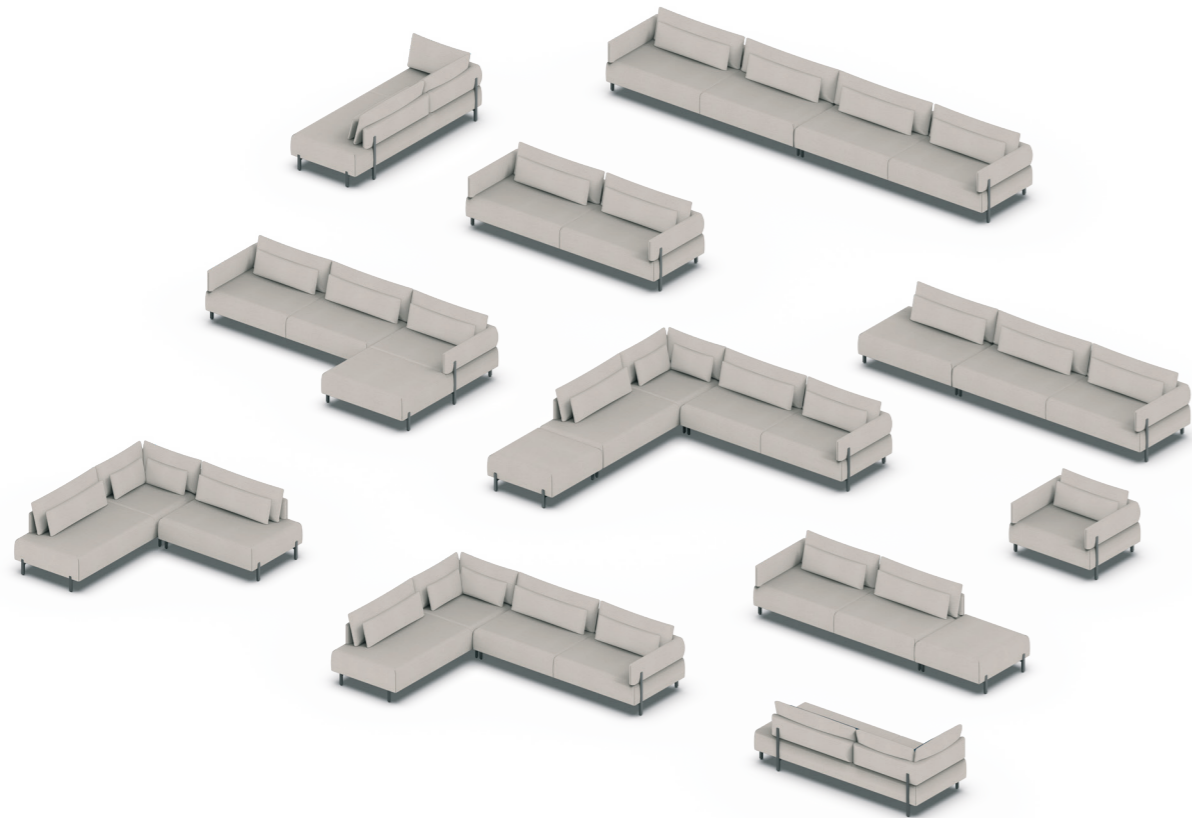

‘An elegant and luxurious high-end sofa programme with a supremely comfortable deep seat, soft rounded corners and an inviting design.’

Stefan Scholten