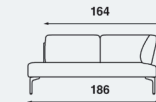

COLLECTION

Choice of a 2.5-seater sofa, a 3-seater sofa and several corner sofas. Optional with matching footstool.

SEAT HEIGHT

Standard seat height 43 cm. Optionally available with a seat height of 45 cm.

Arris SA 302
3-seater sofa
221 x 84 cm

Straight sofa

Arris BA 401
2.5-seater sofa
202 x 84 cm

Arris BA 402
3-seater sofa
232 x 84 cm

Dormeuse

Arris DA 501
dormeuse 2.5-seater
right when seated
186 x 84 cm

Arris DA 502
dormeuse 2.5-seater
left when seated
186 x 84 cm