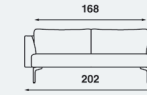

Straight sofa

Arris BA 401
2.5-seater sofa
202 x 84 cm