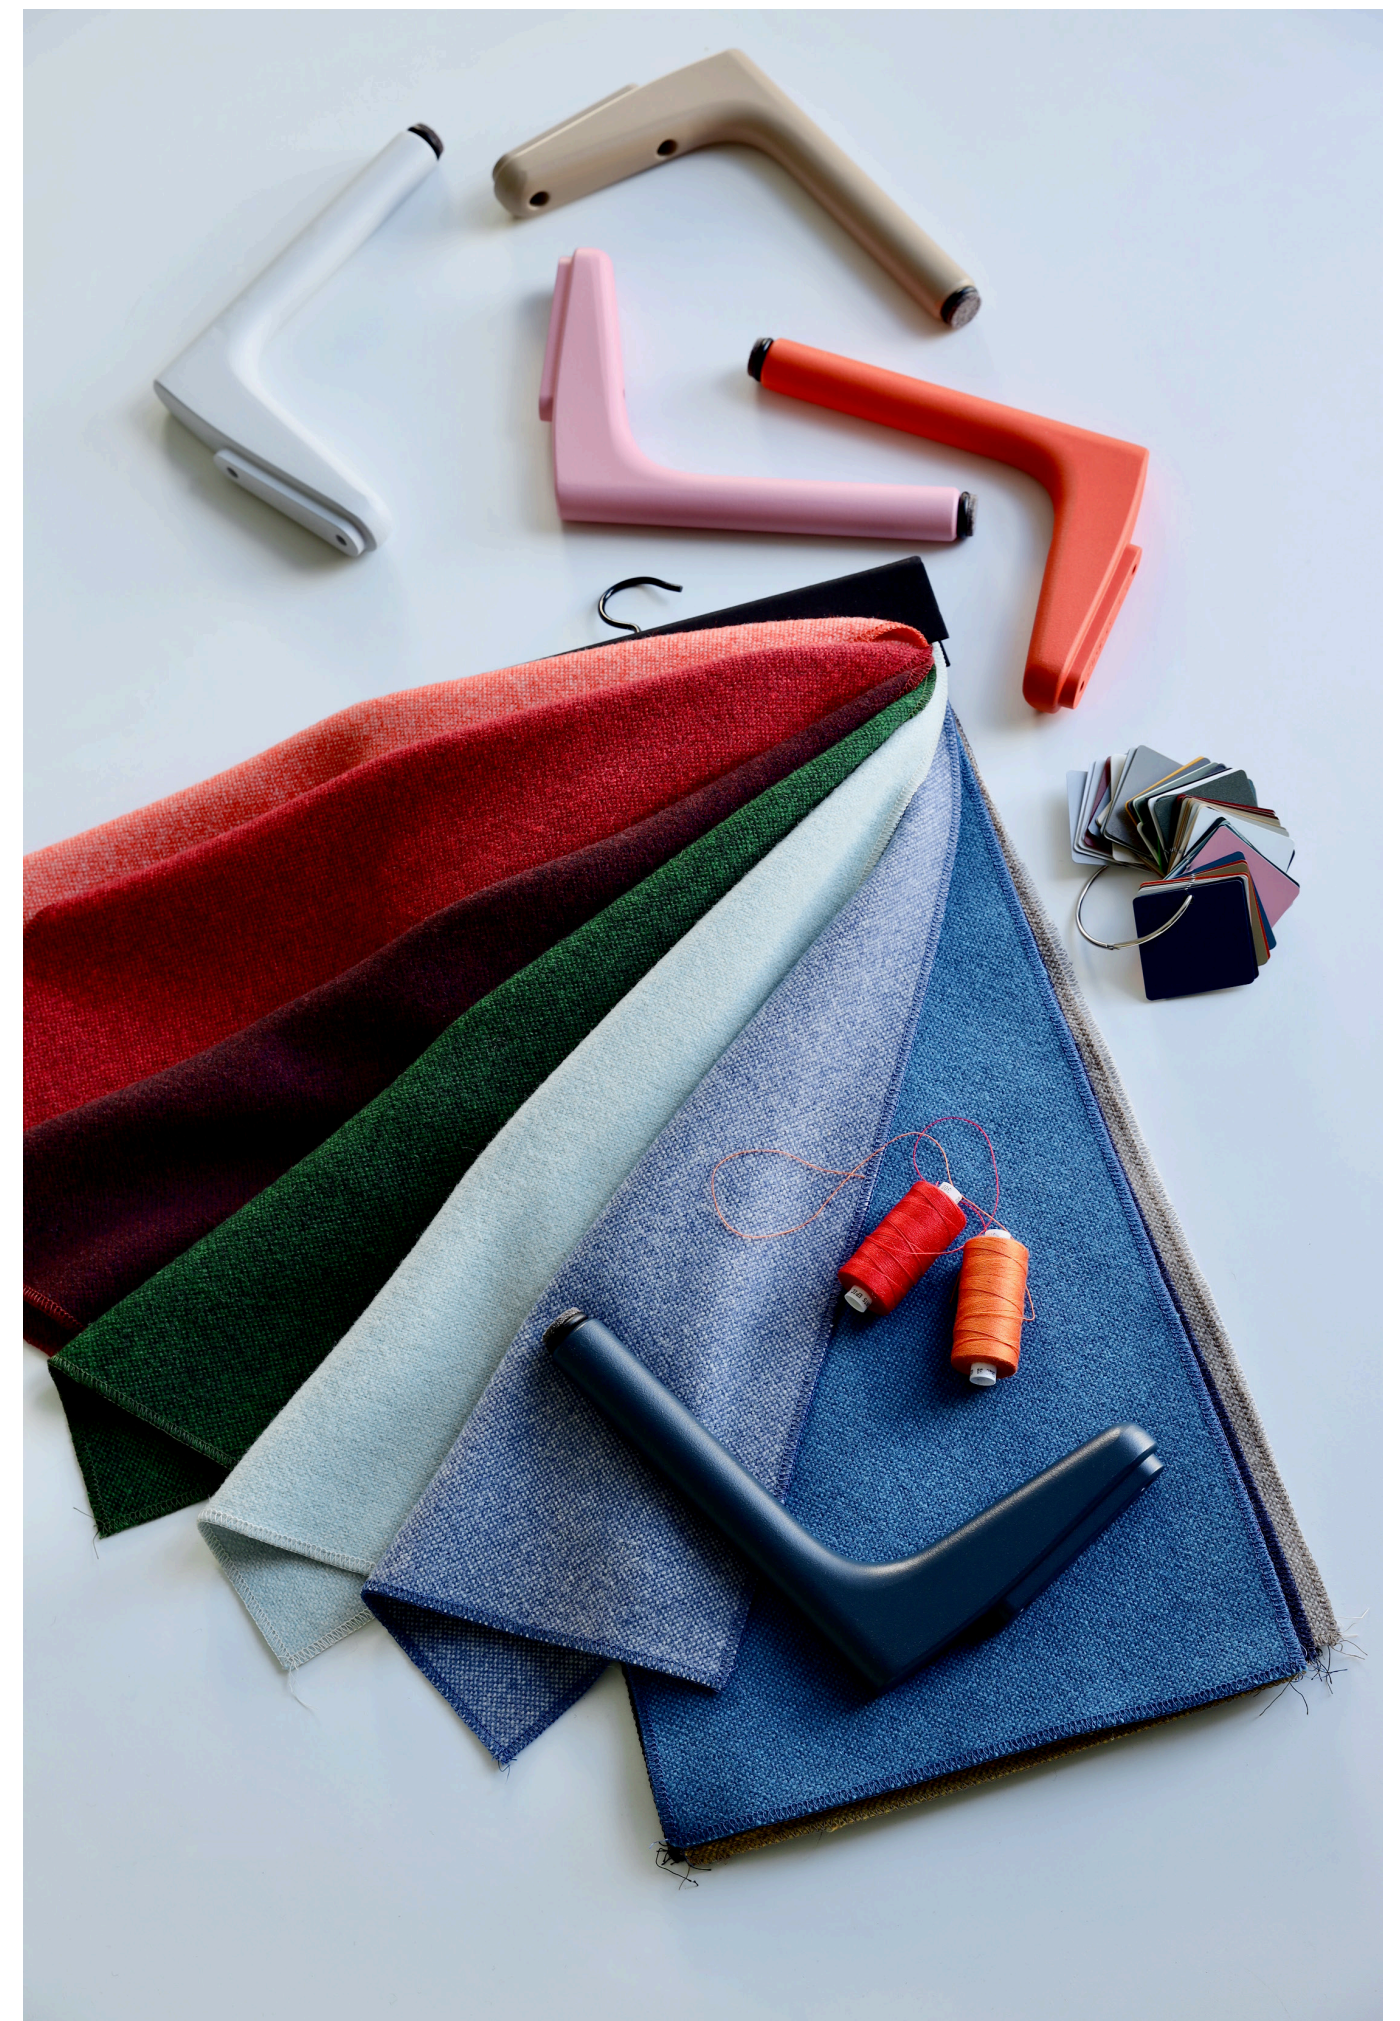

PERSONALIZATION OPTIONS

The Arris sofa programme consists of several compact straight sofas and large lounge setups. Optionally available with matching footstool. Arris can be adapted to all your needs and wishes, with multiple seat heights, seats, armrest widths and base colours.

COLLECTION

Choice of a 2.5-seater sofa, a 3-seater sofa and several corner sofas. Optional with matching footstool.

SEAT HEIGHT

Standard seat height 43 cm. Optionally available with a seat height of 45 cm.

ARMREST

Opt for a slender or wide armrest.

UPHOLSTERY

Each Arris sofa is available in many high-quality leather and fabric options in a wide range of colours. Gain inspiration from the combinations displayed in the mood board, ask your Artifort sales advisor for assistance, or visit [artifort.com](https://www.artifort.com) to explore more possibilities.

BASE

The cast aluminium legs are coated in one of Artifort's 45 colours in either a glossy or matte finish. The legs come with plastic floor caps as standard. Optional with felt.