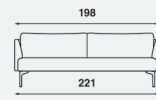

Arris SA 302
3-seater sofa
221 x 84 cm