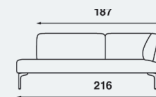

Arris DA 504
dormeuse 3-seater
left when seated
216 x 84 cm