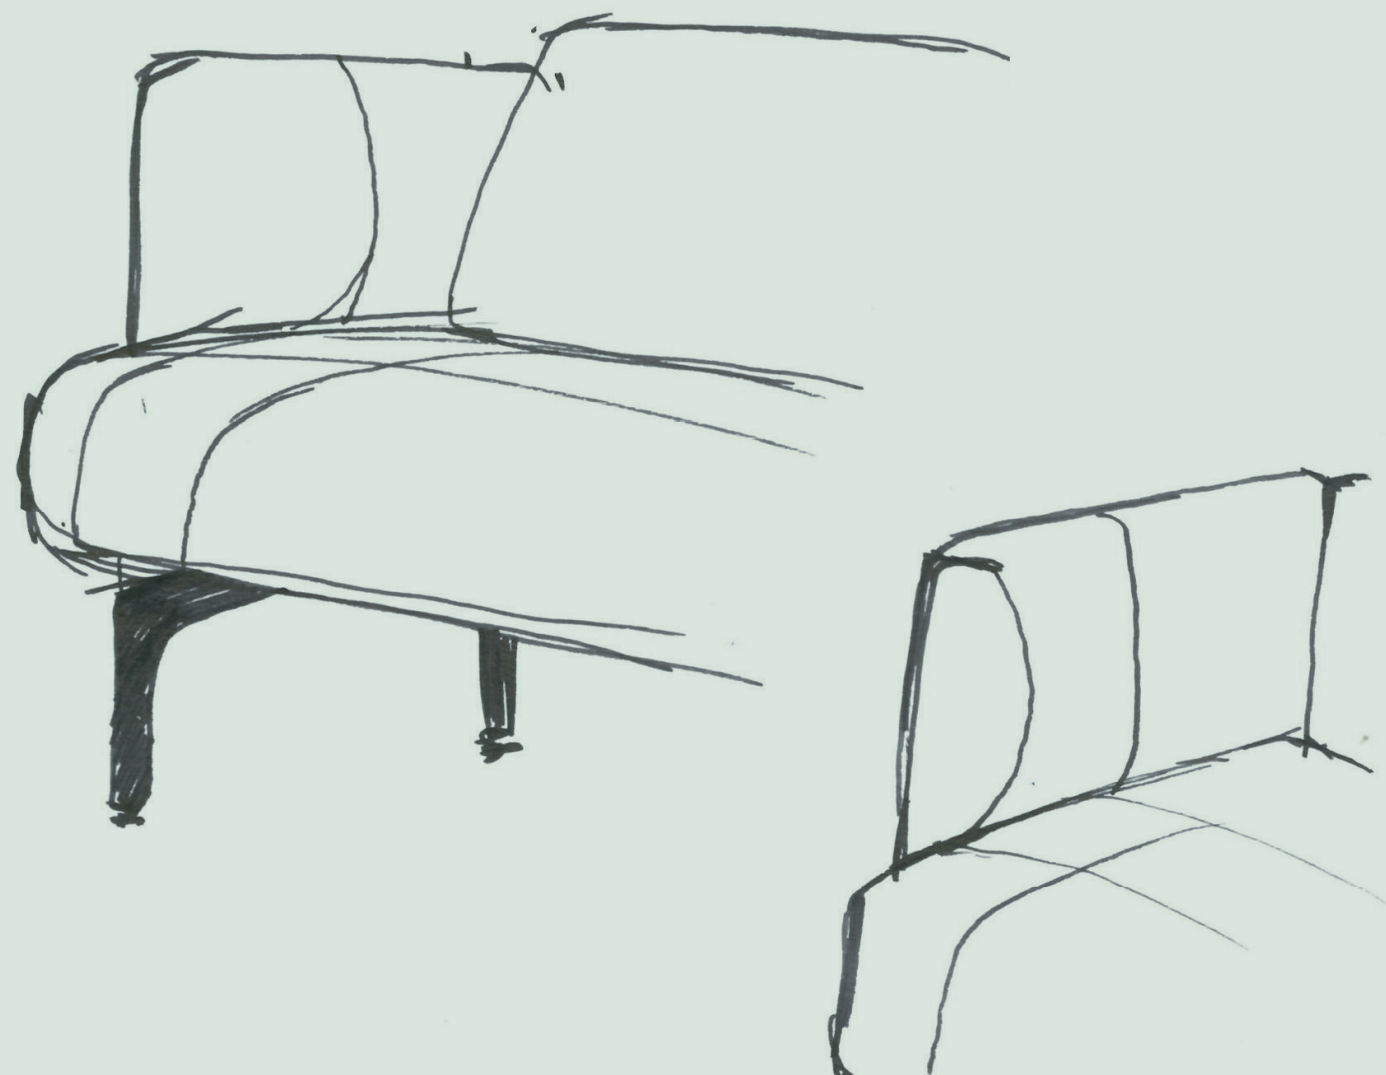

Arris is designed with a strong balance between functionality and aesthetics. The rounded, convex shape of the armrest provides perfect seating comfort as you nestle snugly in the corner of the sofa. The seat has been carefully designed with a straight shape, and made from foam in several hardnesses. This creates a sense of unity and a great deal of comfort when Arris is linked together to create a generous corner arrangement.