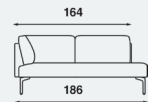

COLLECTION

Choice of a 2.5-seater sofa, a 3-seater sofa and several corner sofas. Optional with matching footstool.

SEAT HEIGHT

Standard seat height 43 cm. Optionally available with a seat height of 45 cm.

Arris SA 302
3-seater sofa
221 x 84 cm

Straight sofa

Arris BA 401
2.5-seater sofa
202 x 84 cm

Arris BA 402
3-seater sofa
232 x 84 cm

Dormeuse

Arris DA 501
dormeuse 2.5-seater
right when seated
186 x 84 cm

Arris DA 502
dormeuse 2.5-seater
left when seated
186 x 84 cm