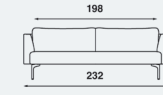

Arris BA 402
3-seater sofa
232 x 84 cm