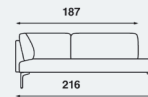

COLLECTION

Choice of a 2.5-seater sofa, a 3-seater sofa and several corner sofas. Optional with matching footstool.

SEAT HEIGHT

Standard seat height 43 cm. Optionally available with a seat height of 45 cm.

Arris SA 302
3-seater sofa
221 x 84 cm

Straight sofa

Arris BA 401
2.5-seater sofa
202 x 84 cm

Arris BA 402
3-seater sofa
232 x 84 cm

Dormeuse

Arris DA 501
dormeuse 2.5-seater
right when seated
186 x 84 cm

Arris DA 502
dormeuse 2.5-seater
left when seated
186 x 84 cm