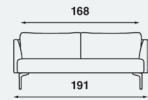

Straight sofa

Arris SA 301
2.5-seater sofa
191 x 84 cm