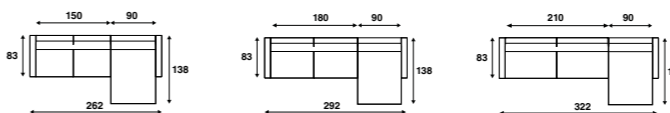

In addition to various sofa configurations, the program offers additional options to fully personalize the Mare. See all personalization options on page sixteen.

Footstool and armchair

Coffee table

FC 300 63 x 83 cm
FC 301 83 x 83 cm
FC 302 87 x 83 cm
FC 303 115 x 83 cm

Table 81 x 81 cm
Table 135 x 81 cm

Sofa

FC 304 Sofa 2-seater 149 x 83 cm
FC 305 Sofa 2.2-seater 175 x 83 cm
FC 306 Sofa 2.5-seater 204 x 83 cm

FC 307 Sofa 3-seater 235 x 83 cm

Chaise longue

FC 308 Chaise longue right 138 x 90 cm
FC 309 Chaise longue left 138 x 90 cm

Dormeuse

FC 310 Dormeuse right 213 x 83 cm
FC 311 Dormeuse left 213 x 83 cm

Connection element

FC 312 Connection element right 213 x 83 cm
FC 313 Connection element left 213 x 83 cm

Configurations

FC 350 262 x 138 cm
FC 352 292 x 138 cm
FC 354 322 x 138 cm

FC 351 262 x 138 cm
FC 353 292 x 138 cm
FC 355 322 x 138 cm

FC 357 244 x 221 cm
FC 359 274 x 221 cm
FC 361 304 x 221 cm

FC 356 244 x 221 cm
FC 358 274 x 221 cm
FC 360 304 x 221 cm

*All sizes mentioned are standard sizes. When choosing a wide armrest, the size will deviate.