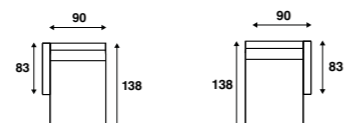

In addition to various sofa configurations, the program offers additional options to fully personalize the Mare. See all personalization options on page sixteen.

Footstool and armchair

Coffee table

FC 300 63 x 83 cm
FC 301 83 x 83 cm
FC 302 87 x 83 cm
FC 303 115 x 83 cm

Table 81 x 81 cm
Table 135 x 81 cm

Sofa

FC 304 Sofa 2-seater 149 x 83 cm
FC 305 Sofa 2.2-seater 175 x 83 cm
FC 306 Sofa 2.5-seater 204 x 83 cm

FC 307 Sofa 3-seater 235 x 83 cm

Chaise longue

FC 308 Chaise longue right 138 x 90 cm
FC 309 Chaise longue left 138 x 90 cm