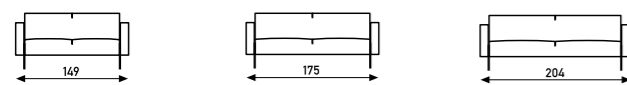

Sofa

FC 304 Sofa 2-seater 149 x 83 cm
FC 305 Sofa 2.2-seater 175 x 83 cm
FC 306 Sofa 2.5-seater 204 x 83 cm