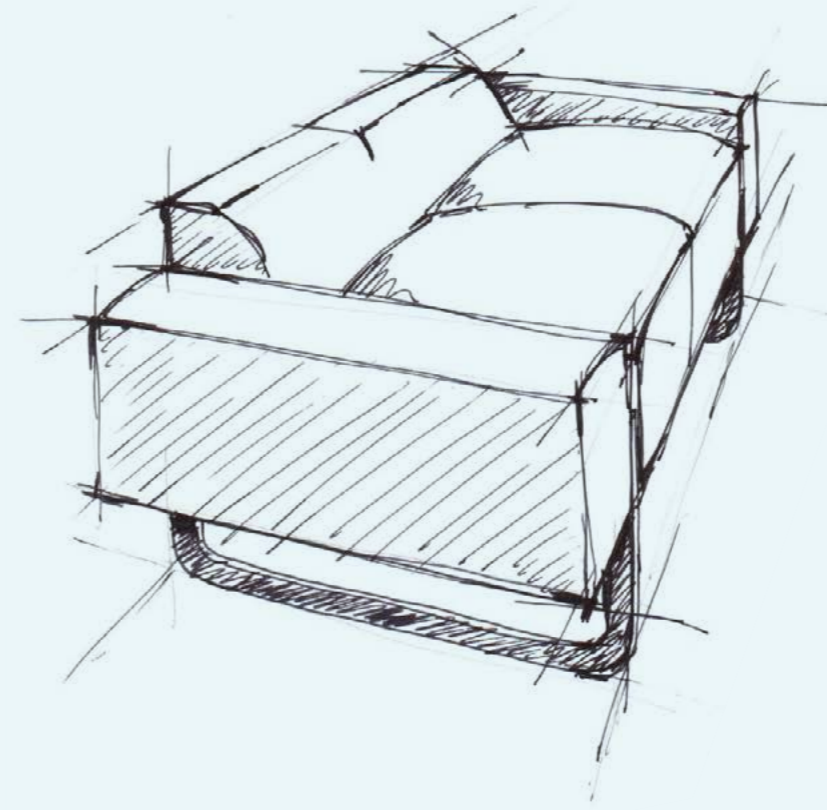

Dutch designer René Holten (1961) founded his own design studio in 1997 and has worked with Artifort since 1993. Since then he has made an essential contribution to the ever-growing Artifort collection, with award-winning designs such as the DoDo, Libel and Low Lotus armchairs. The long-standing collaboration between René Holten and

Artifort has resulted in a wealth of designs that can be considered modern classics. Working from his studio in Maastricht and driven by a fiery passion for design, the designer sculpts powerful creations that always seem to fit their time, place and purpose.

11