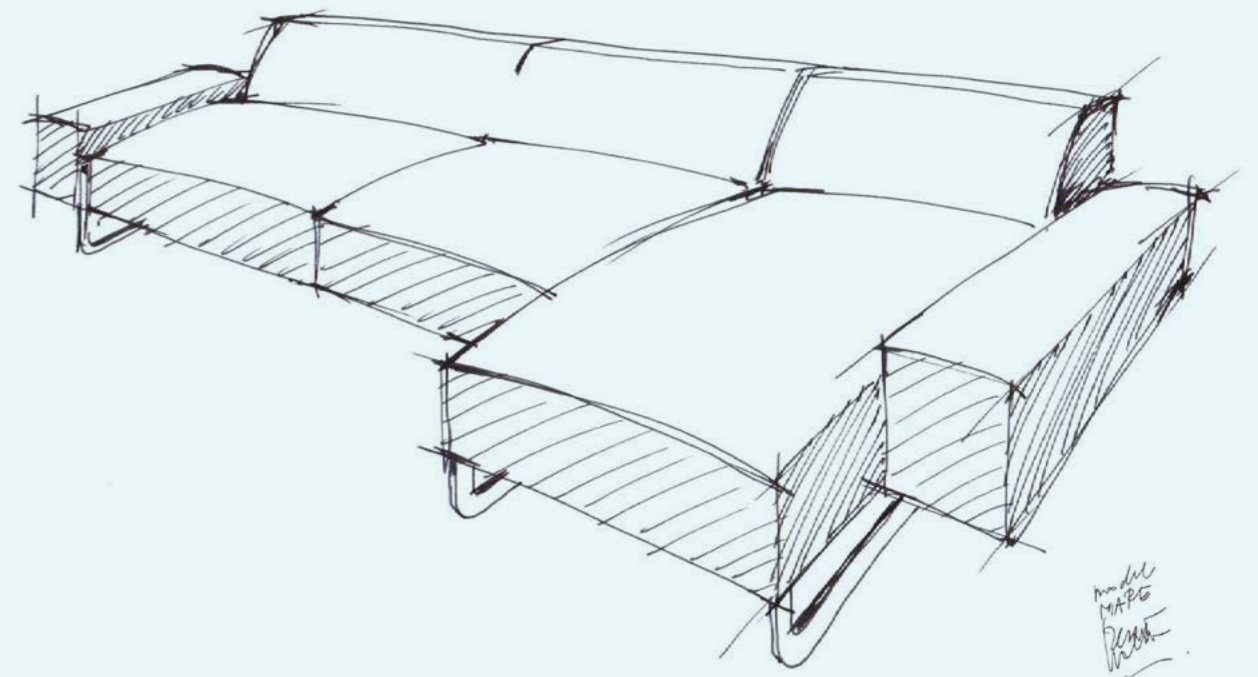

10

Dutch designer René Holten (1961) founded his own design studio in 1997 and has worked with Artifort since 1993. Since then he has made an essential contribution to the ever-growing Artifort collection, with award-winning designs such as the DoDo, Libel and Low Lotus armchairs. The long-standing collaboration between René Holten and

Artifort has resulted in a wealth of designs that can be considered modern classics. Working from his studio in Maastricht and driven by a fiery passion for design, the designer sculpts powerful creations that always seem to fit their time, place and purpose.

11